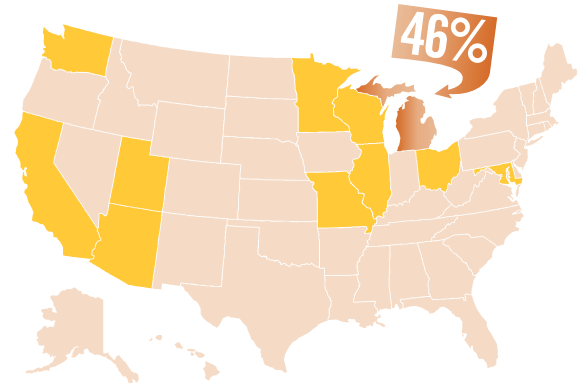

Undergraduate Schools

Our students have graduated from 40 undergraduate institutions.

Brigham Young University.....	1
Case Western Reserve University.....	1
Dominican University.....	1
Eastern Michigan University.....	1
Grinnell College.....	1
Hillsdale College.....	1
Johns Hopkins University.....	1
Kalamazoo College*.....	4
La Salle University.....	1
Loyola Marymount University.....	1
Miami University.....	1
Michigan State University.....	2
New York University.....	1
Northwestern University.....	1
Ohio State University.....	1
Pacific Lutheran University.....	1
Saint Johns University.....	1
St. Olaf College.....	1
Stanford University.....	1
University of California—Berkeley.....	3
University of California—Davis.....	1
University of California—Irvine.....	2
University of California—Los Angeles.....	2
University of California—San Diego.....	1
University of California—Santa Barbara.....	1
University of Iowa.....	1
University of Maryland—College Park.....	3
University of Michigan.....	16
University of Minnesota.....	2
University of Notre Dame.....	1
University of Southern California.....	1
University of Utah.....	1
University of Washington.....	1
University of Windsor.....	2
University of Wisconsin.....	3
Vanderbilt University.....	1
Washington University—St. Louis.....	1
Wayne State University.....	2
Western Michigan University*.....	3
Whitman College.....	1

*Preferred Relationship Institution

Undergraduate Majors

Biology and chemistry are the most popular. Other majors include: engineering, neuroscience, biochemistry, biomedical sciences, theatre, exercise science, political science, foreign language, sociology, nursing, mathematics, and education.

11

States

33 students are from Michigan. As a private medical school, our class represents 11 different states, plus Canada.

Gender

57% male
43% female

25.2

Average Age

Age range is 21.1 to 36.8