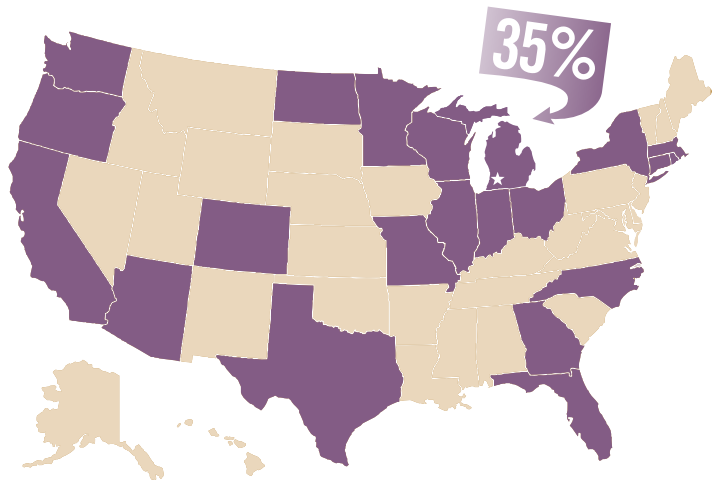

## UNDERGRADUATE MAJORS

Biology and chemistry are the most popular. Other majors include psychology, economics, philosophy, public health, neuroscience, Spanish, education, English, and political science.

Source: AMCAS

**4143**

Applications Received

**797**

Telephone Interviews

**444**

On Campus Interviews

**84**

Class of 2023

**21**

STATES

As a private medical school, our class represents 21 different states.

**51%** male  
**49%** female

GENDER

**24.7**

AVERAGE AGE

Age range is 21 to 38

**18%**

RACE & ETHNICITY

18% are from diverse backgrounds typically underrepresented in medicine

**514**

Average MCAT

Range 498–526

**3.69**