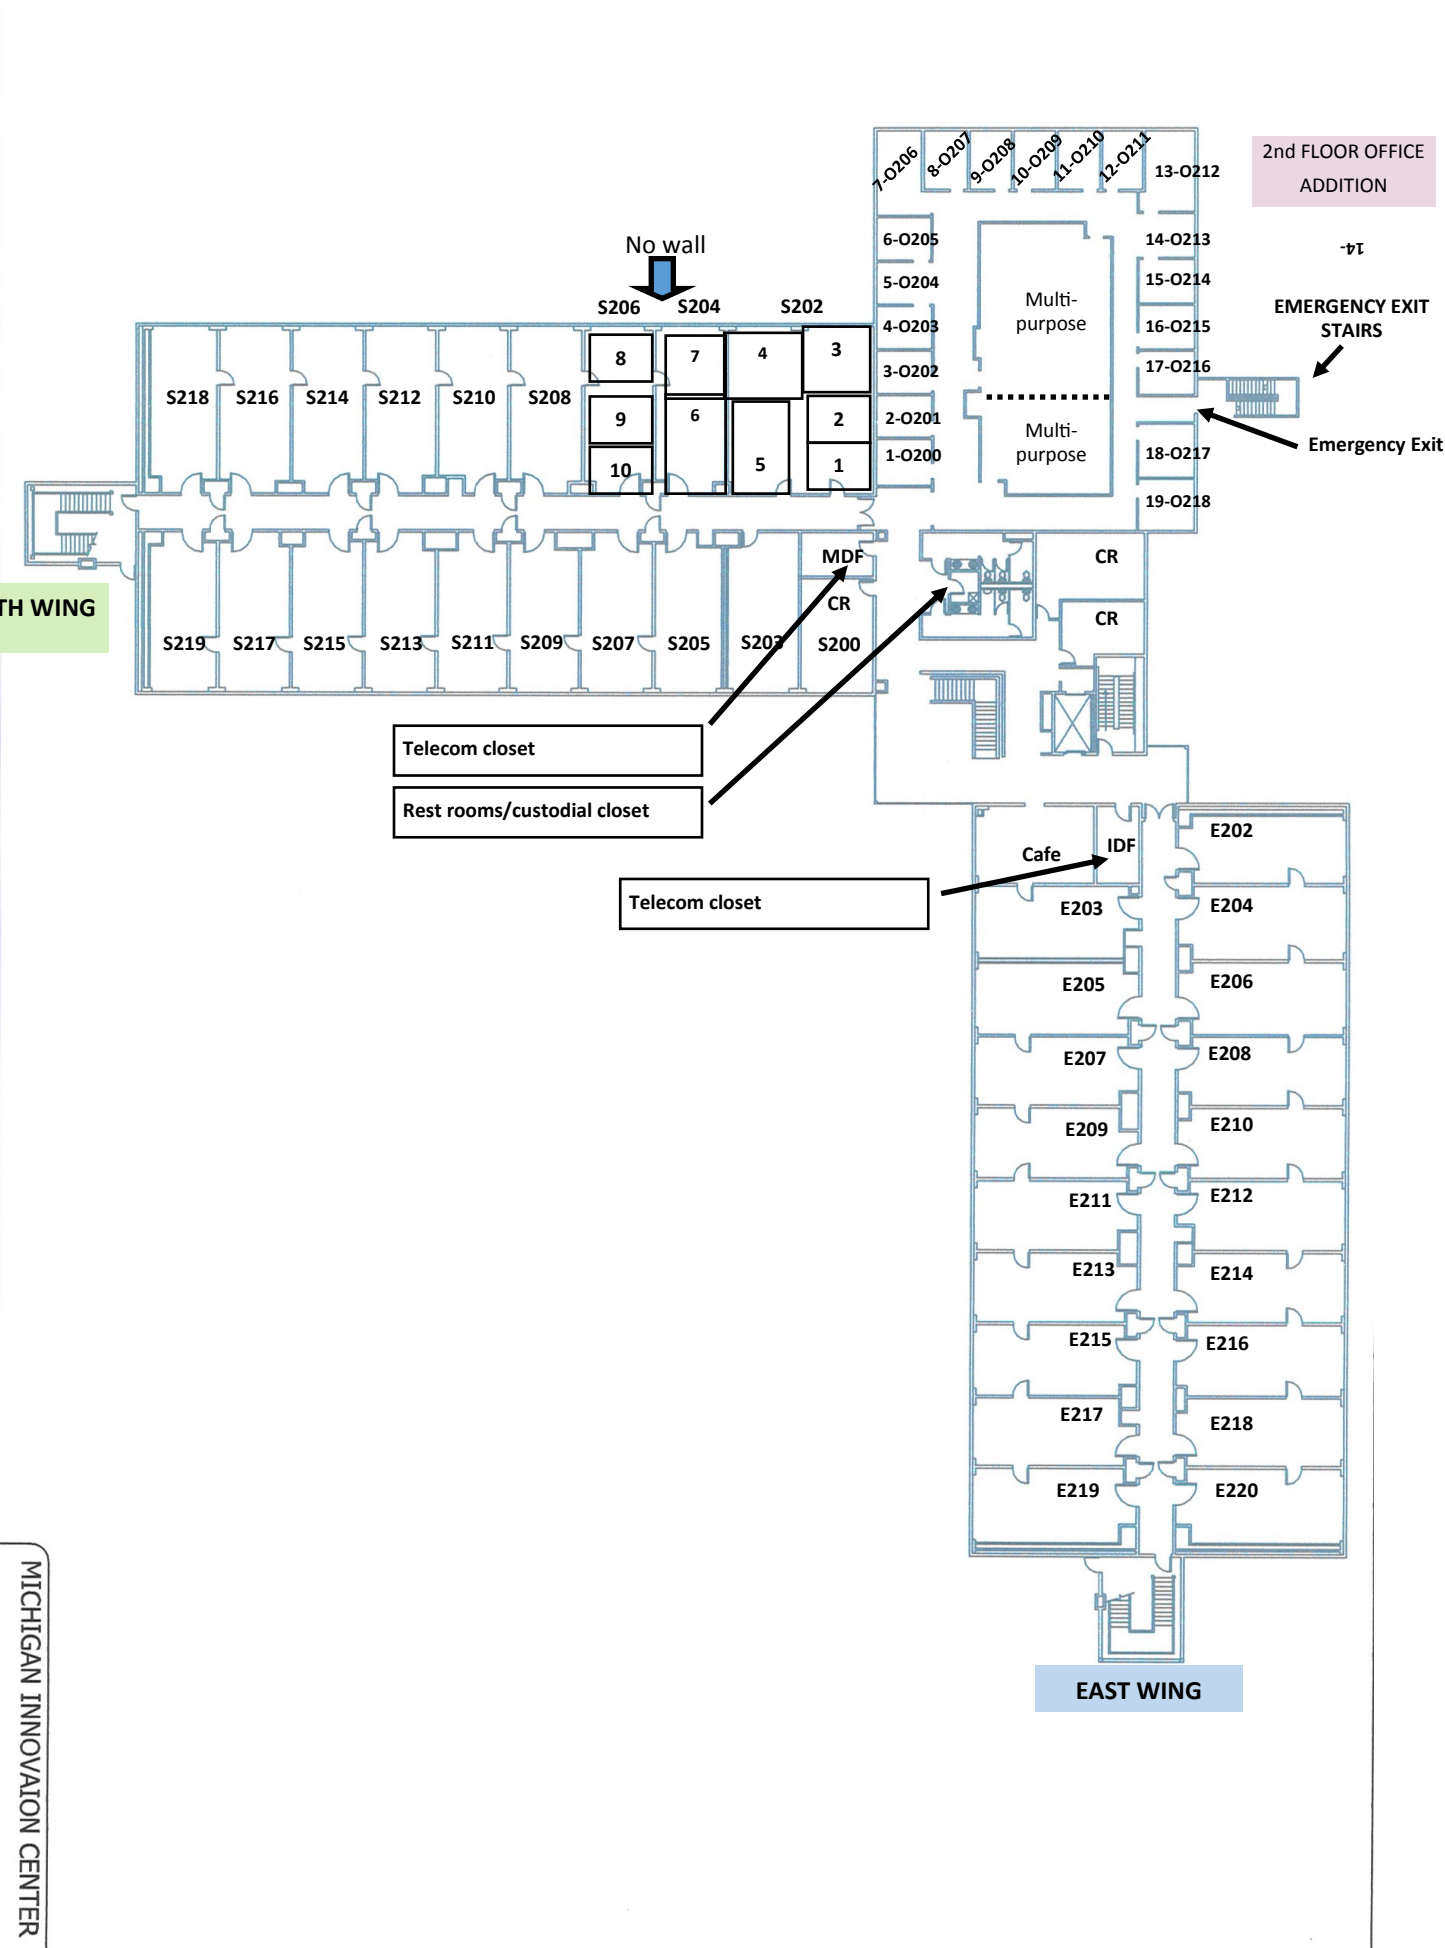

COMPASS

NORTH

MICHIGAN INNOVAION CENTER	
SHEET ID: SW MI INNOVATION A	SHEET: 1
FILE NAME: SW MI INNOVATION.dwg	
BUILDING	FLOOR: 1
LOCATION: KALAMAZOO, MI	SCALE: NTS

WMED INNOVATION CENTER
1ST FLOOR

COMPASS
NORTH

SHEET ID: SW MI INNOVATION A		SHEET: 2	
FILE NAME: SW MI INNOVATION.dwg			
BUILDING:		FLOOR: 2	
LOCATION: KALAMAZOO, MI		SCALE: NTS	

WMED INNOVATION CENTER
2ND FLOOR