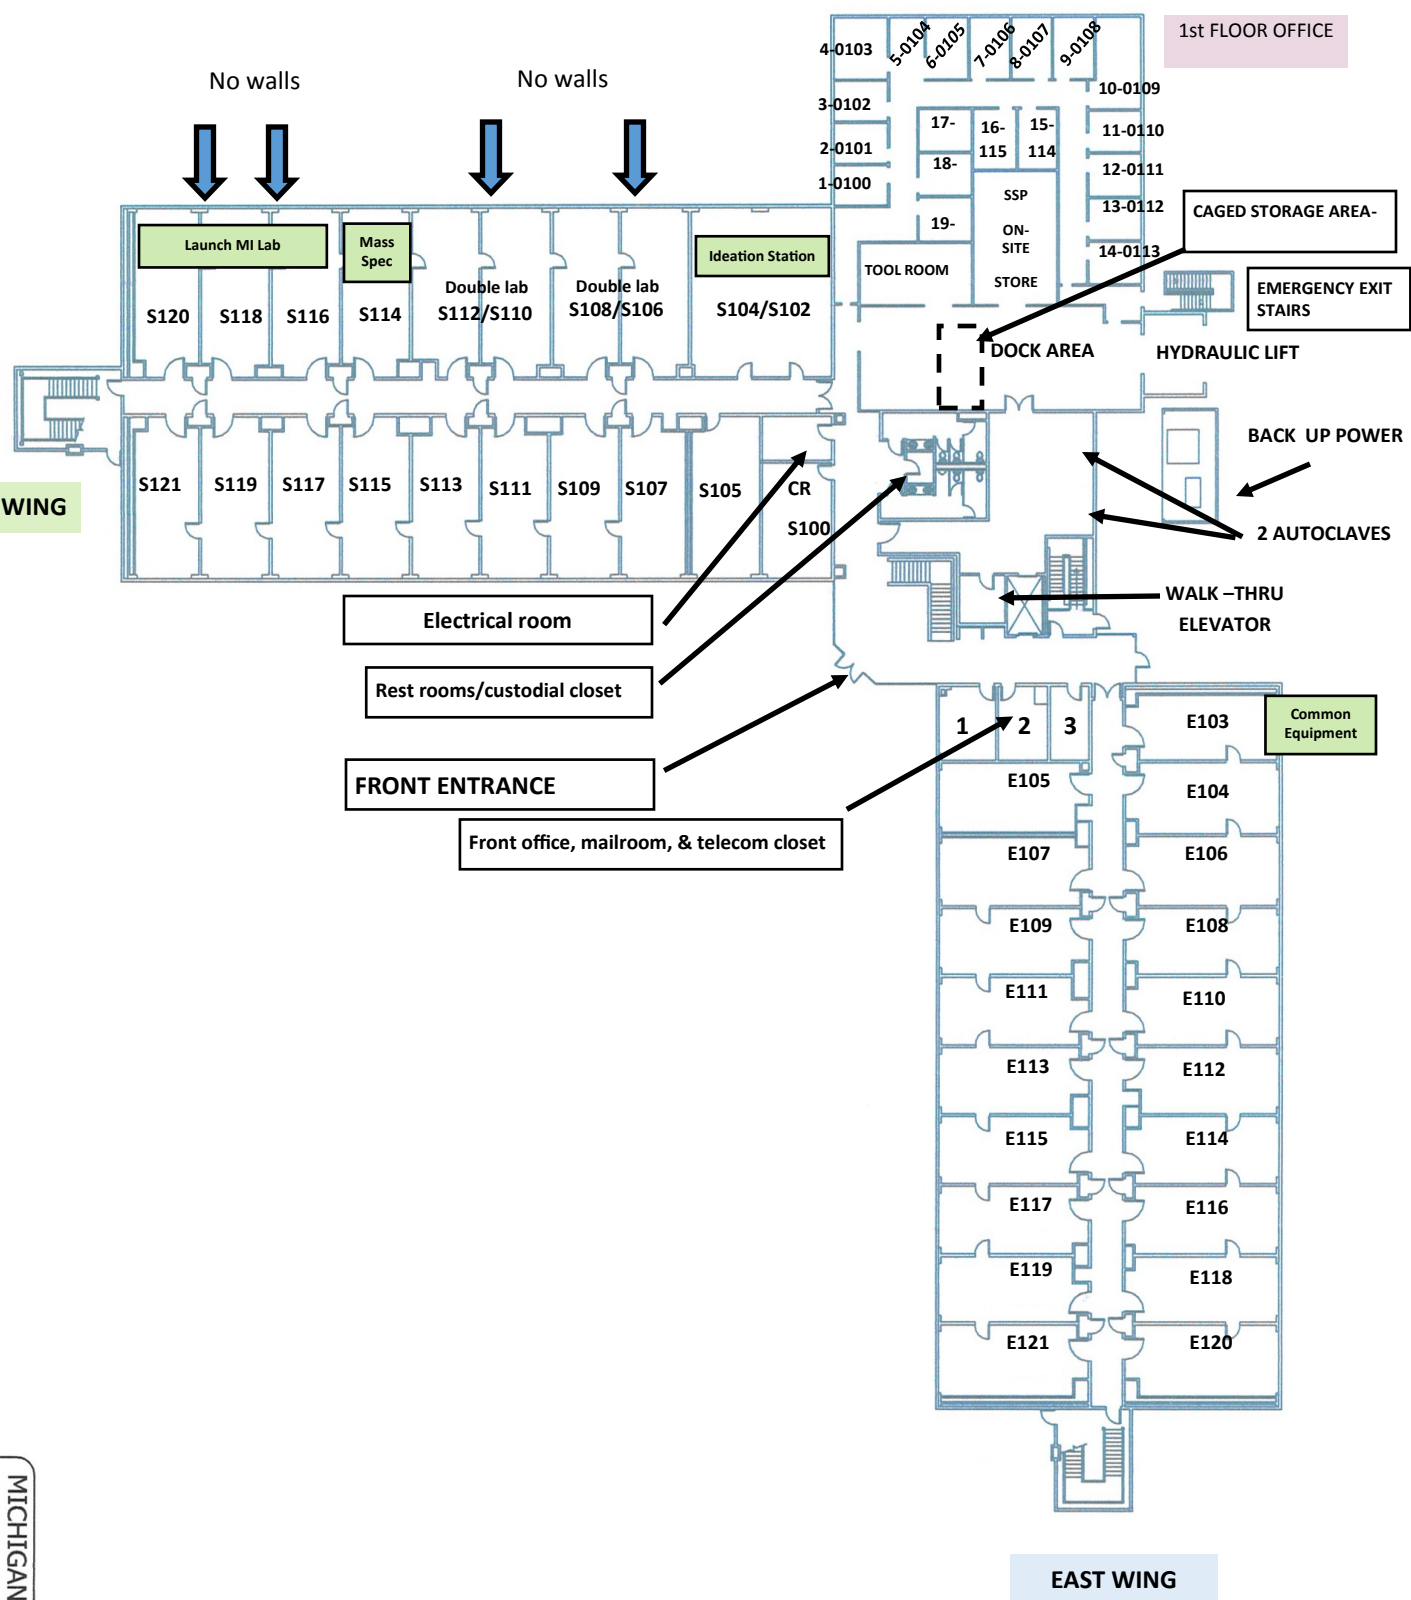

COMPASS

NORTH

MICHIGAN INNOVAION CENTER	
SHEET ID: SW MI INNOVATION A	SHEET: 1
FILE NAME: SW MI INNOVATION.dwg	
BUILDING	FLOOR: 1
LOCATION: KALAMAZOO, MI	SCALE: NTS

WMED INNOVATION CENTER
1ST FLOOR

COMPASS
NORTH

SHEET ID: SW MI INNOVATION A		SHEET: 2	
FILE NAME: SW MI INNOVATION.dwg			
BUILDING:		FLOOR: 2	
LOCATION: KALAMAZOO, MI		SCALE: NTS	

WMED INNOVATION CENTER
2ND FLOOR