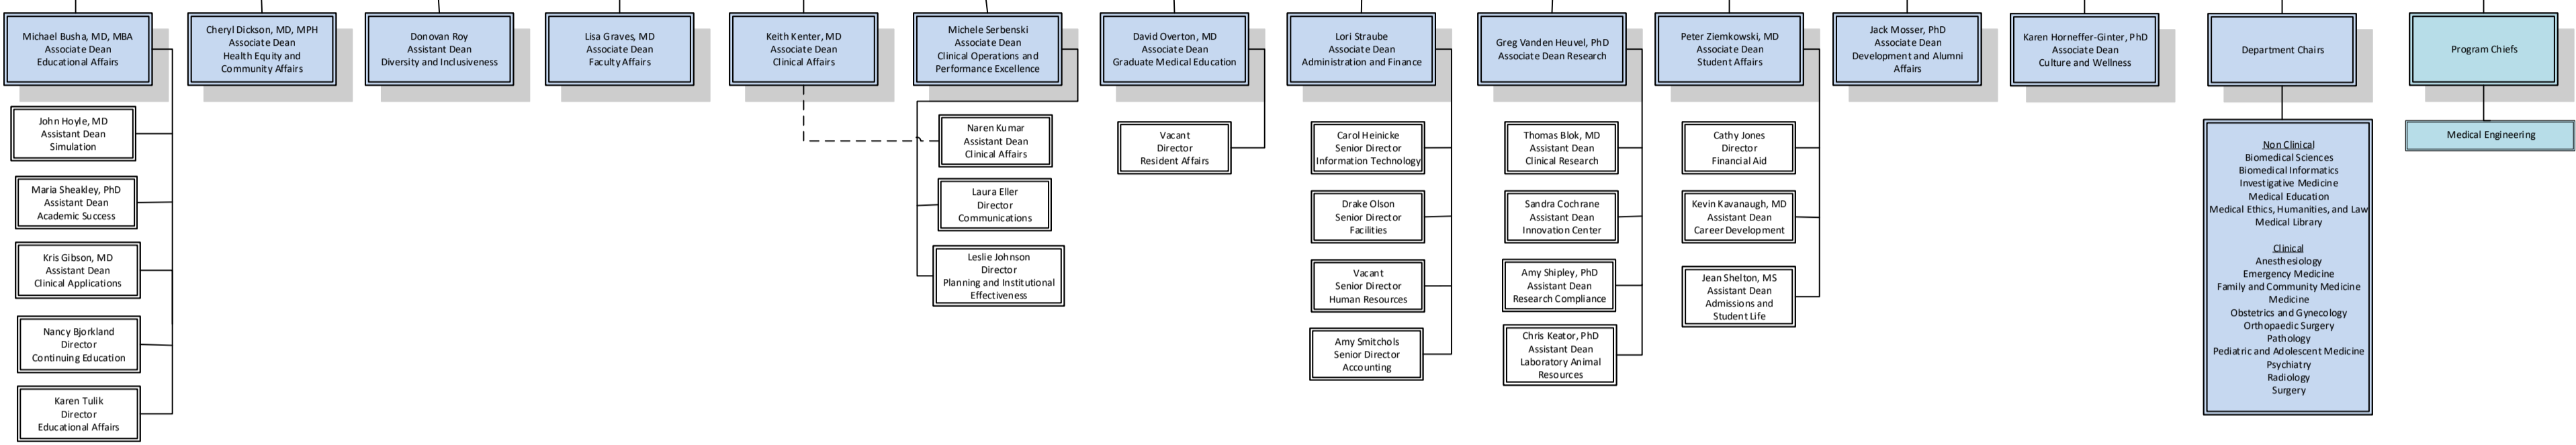

WMU Homer Stryker M.D. School of Medicine Leadership

Paula M. Termuhlen, MD
Dean

Senior Leadership Team