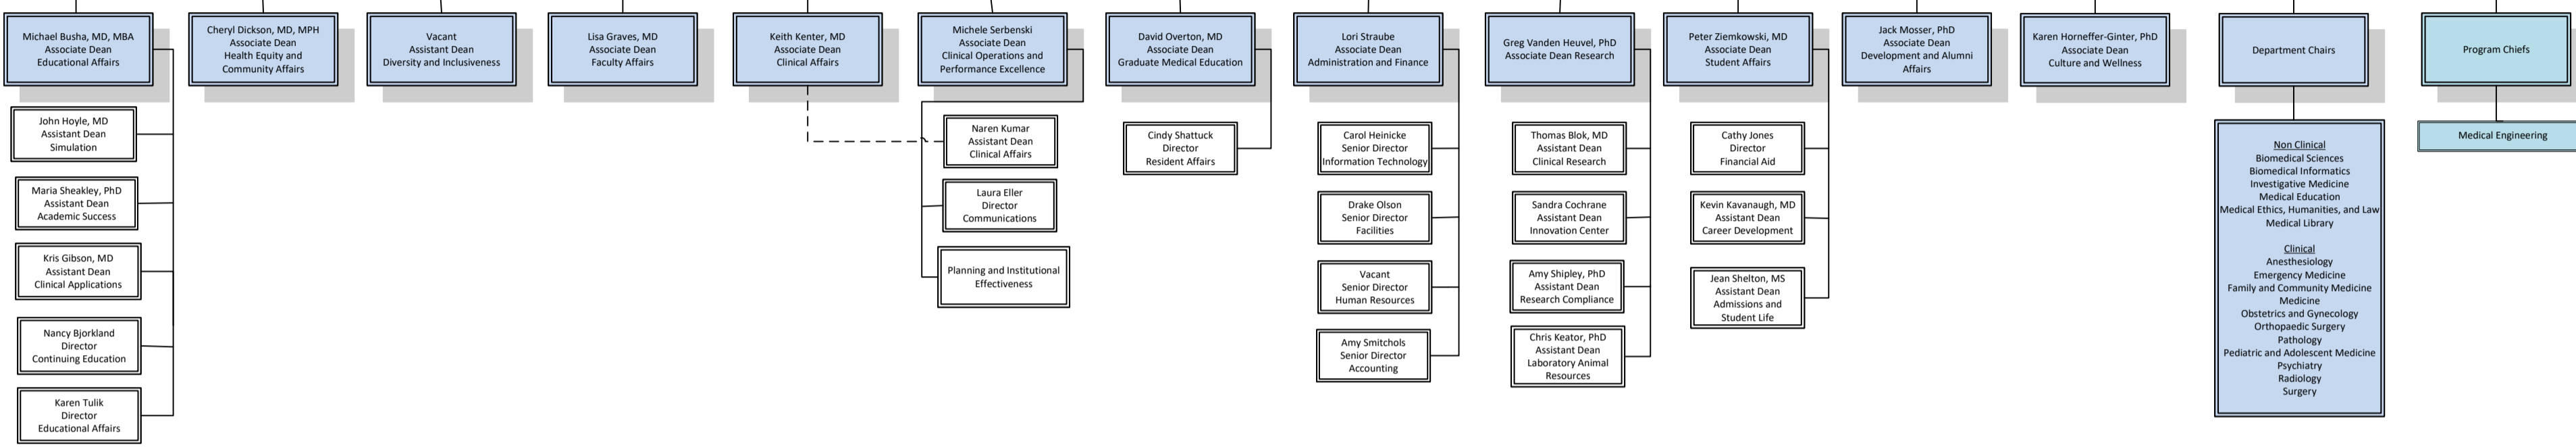

WMU Homer Stryker M.D. School of Medicine Leadership

Paula M. Termuhlen, MD
Dean

Senior Leadership Team